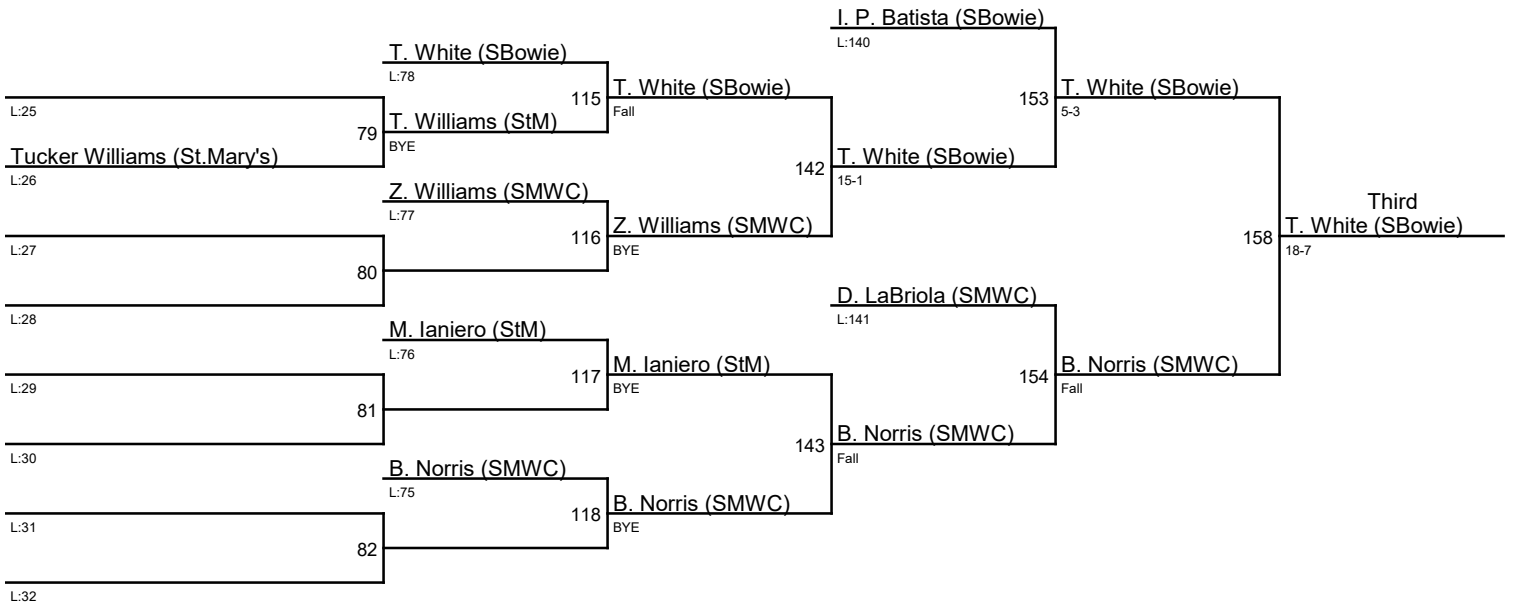

SMJWL Juniors (2) / WC 5

1. Austin Gillingham (StM)
2. River Douglas (SMWC)
3. Kree Johnson (DCTD)
4. Graham Nuhfer (StM)

SMJWL Juniors (2) / WC 6

1. Liam Gillingham (StM)
2. Leilnai Aimable (SBowie)
3. Tariq White (SBowie)
4. Blake Norris (SMWC)