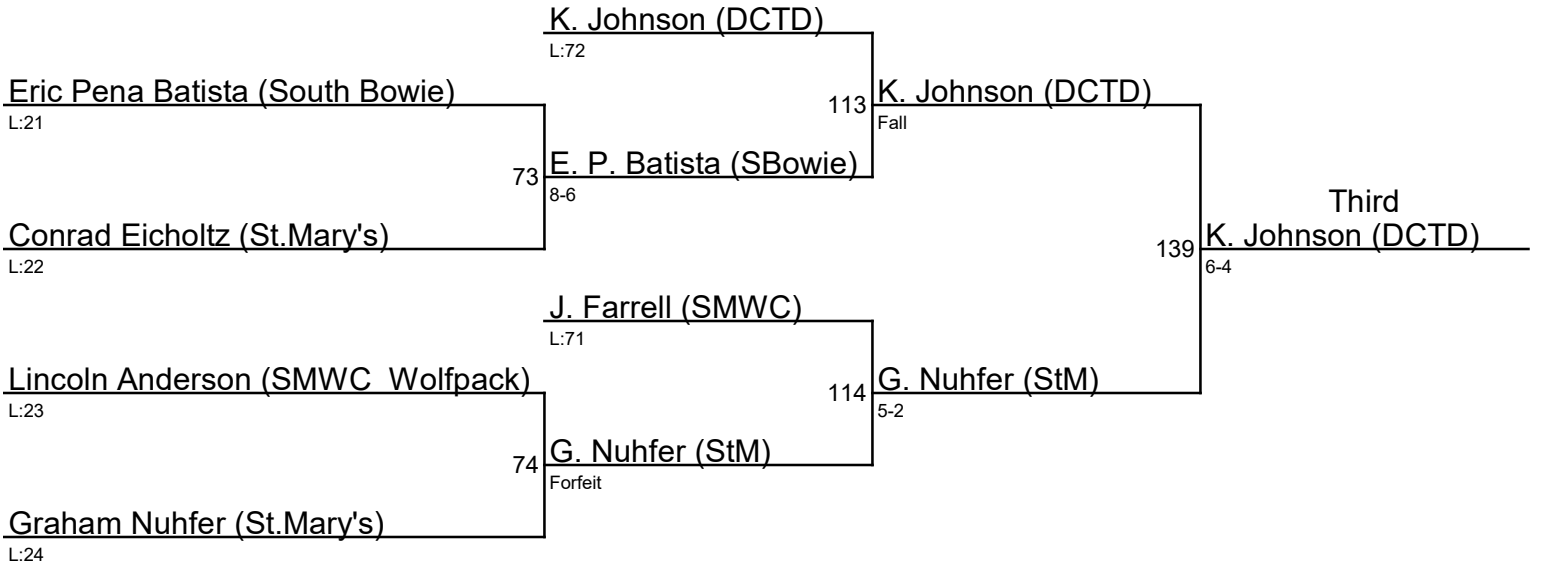

SMJWL Juniors (2) / WC 5

1. Austin Gillingham (StM)
2. River Douglas (SMWC)
3. Kree Johnson (DCTD)
4. Graham Nuhfer (StM)