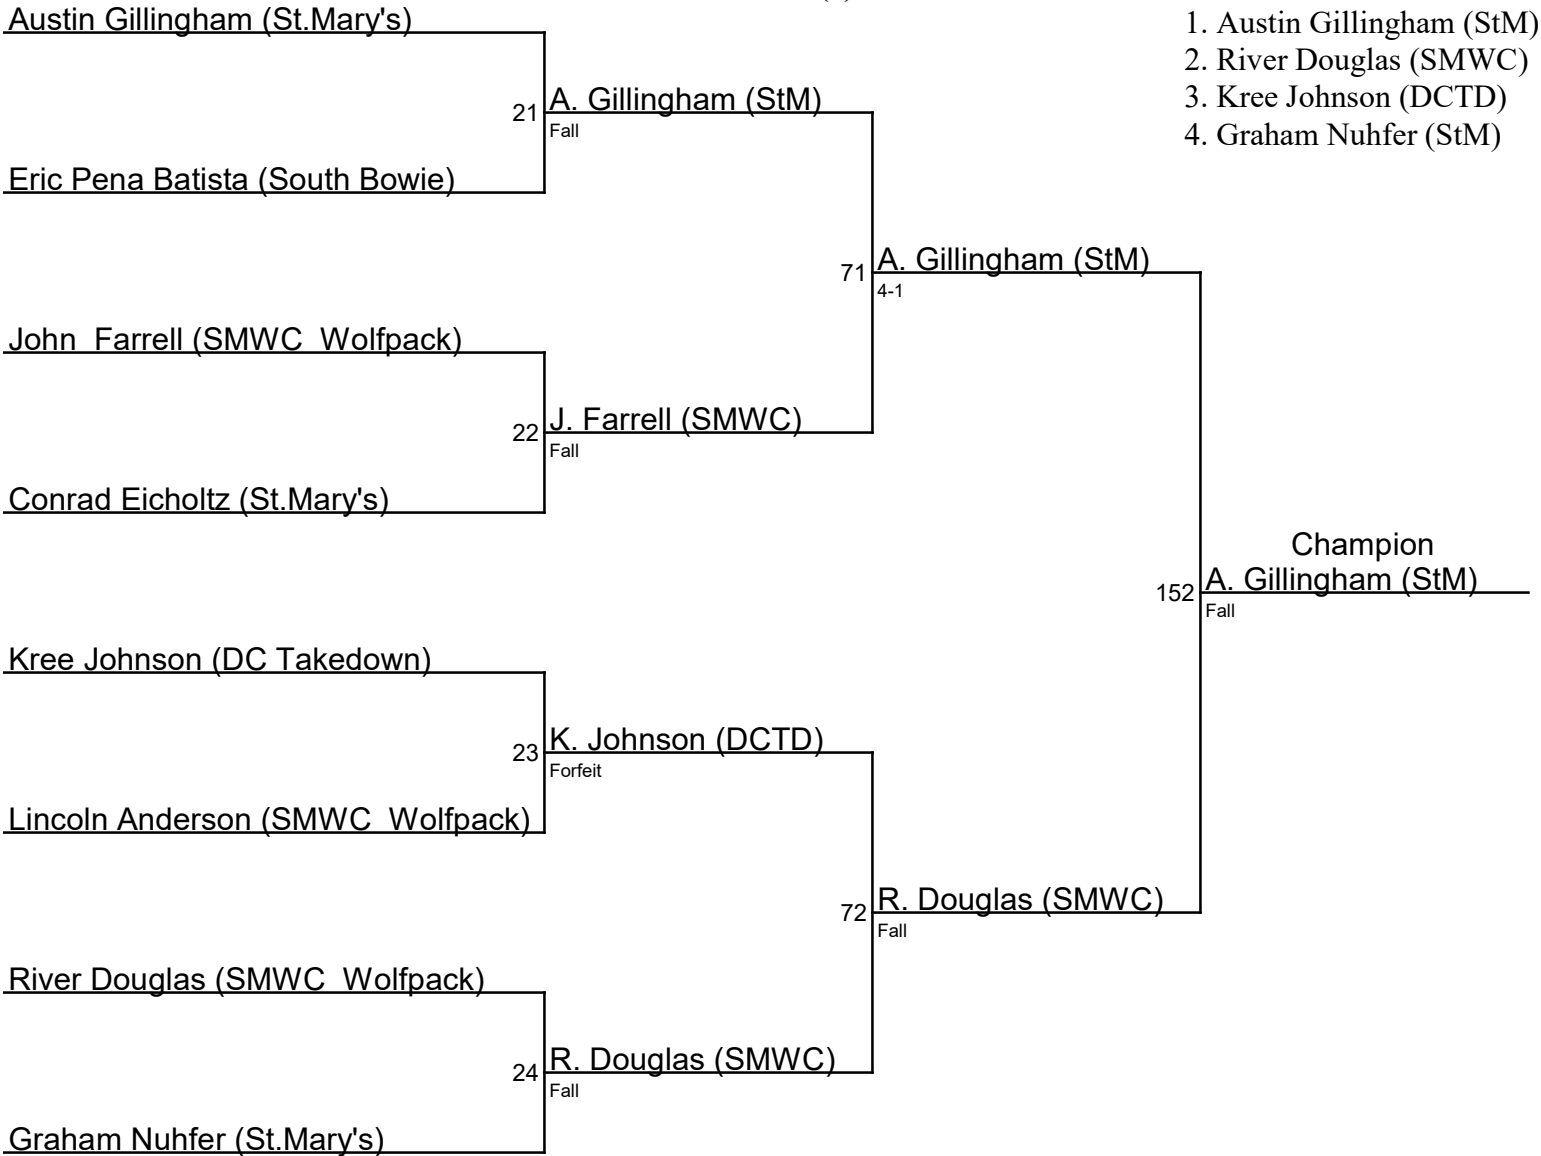

SMJWL Juniors (2) / WC 5

1. Austin Gillingham (StM)
2. River Douglas (SMWC)
3. Kree Johnson (DCTD)
4. Graham Nuhfer (StM)