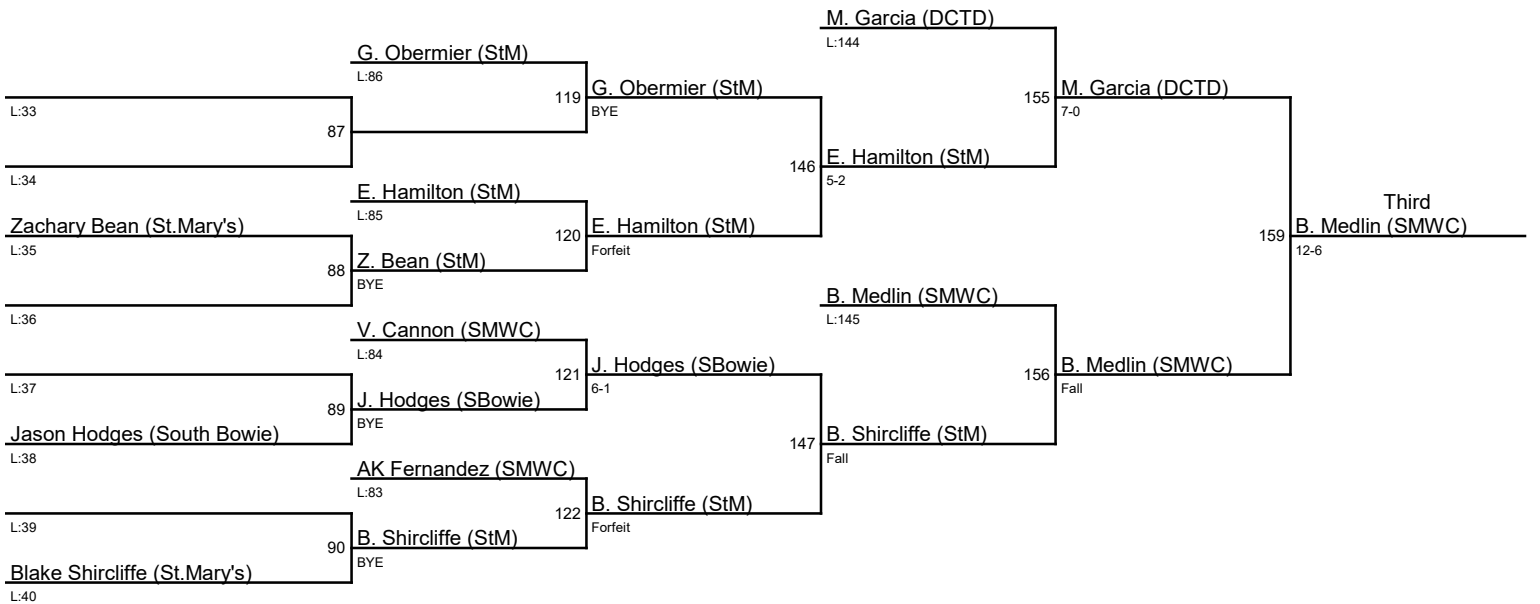

SMJWL Juniors (2) / WC 7

1. James Johnson (SMWC)
2. Raylan Ramsey (SMWC)
3. Brody Medlin (SMWC)
4. Mark Garcia (DCTD)