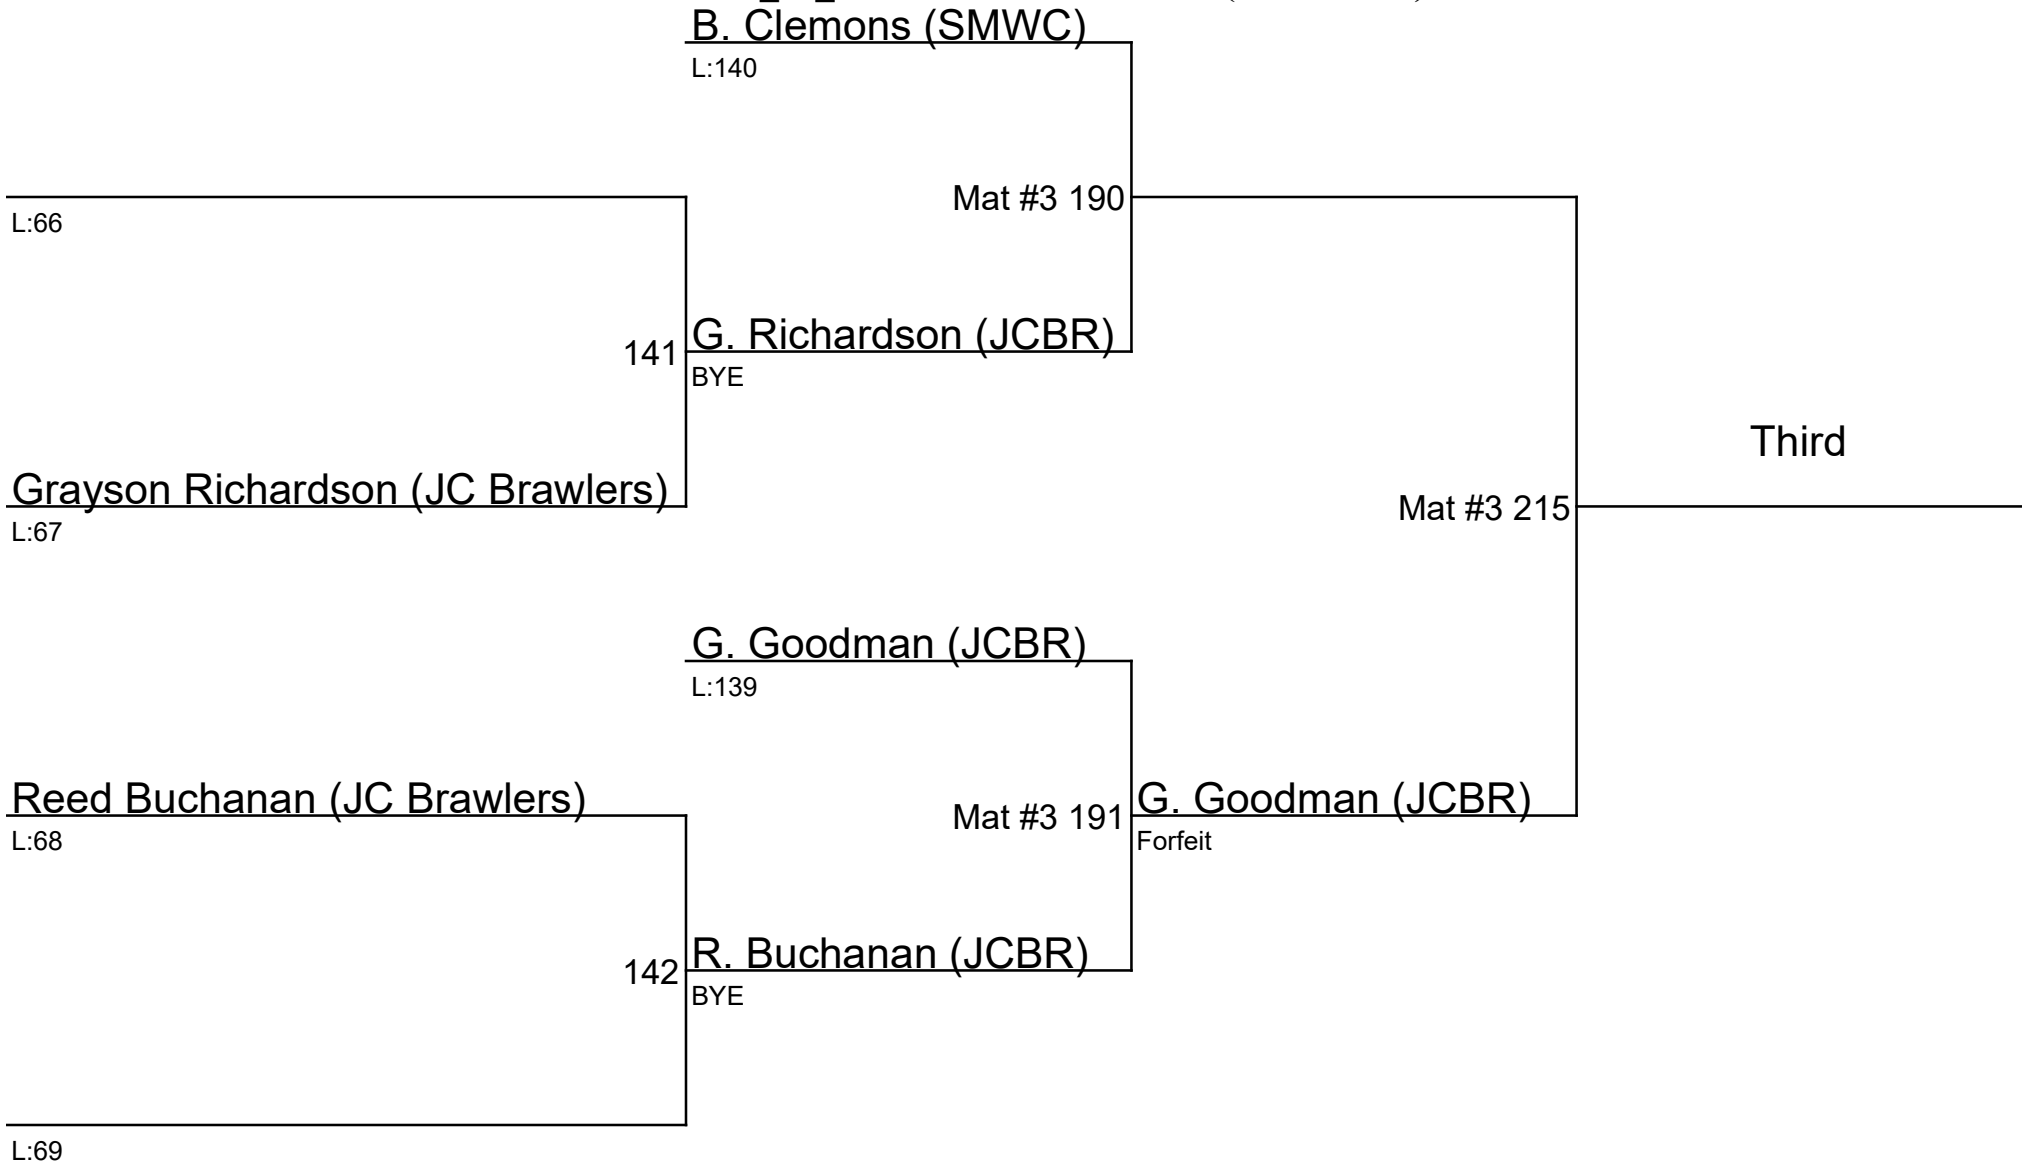

SMJWL 1_13_24.EndRound7 / WC 28 (consolation)