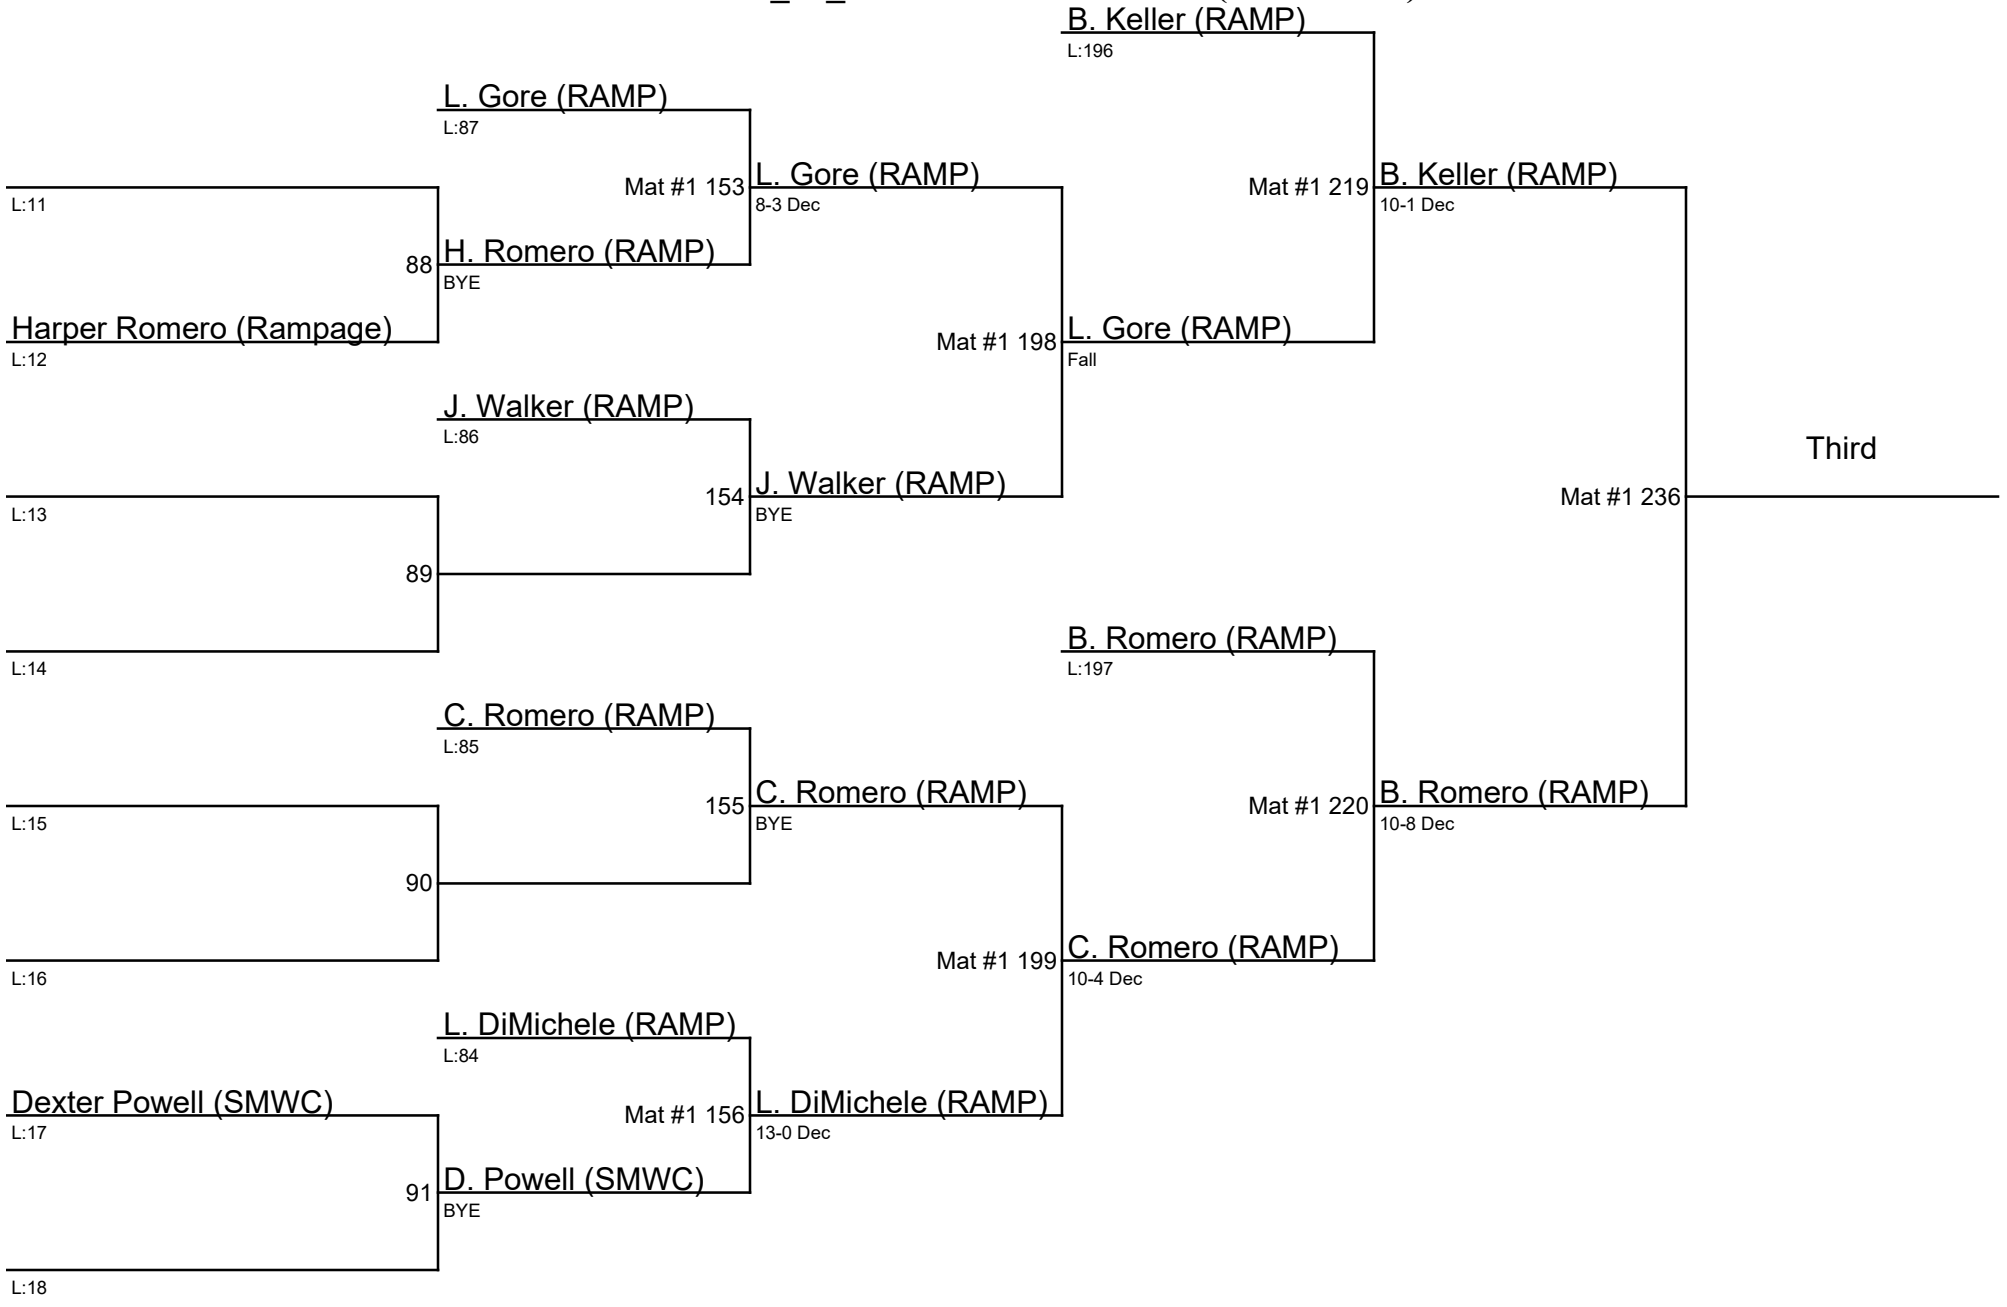

SMJWL 1_13_24.EndRound7 / WC 2 (consolation)