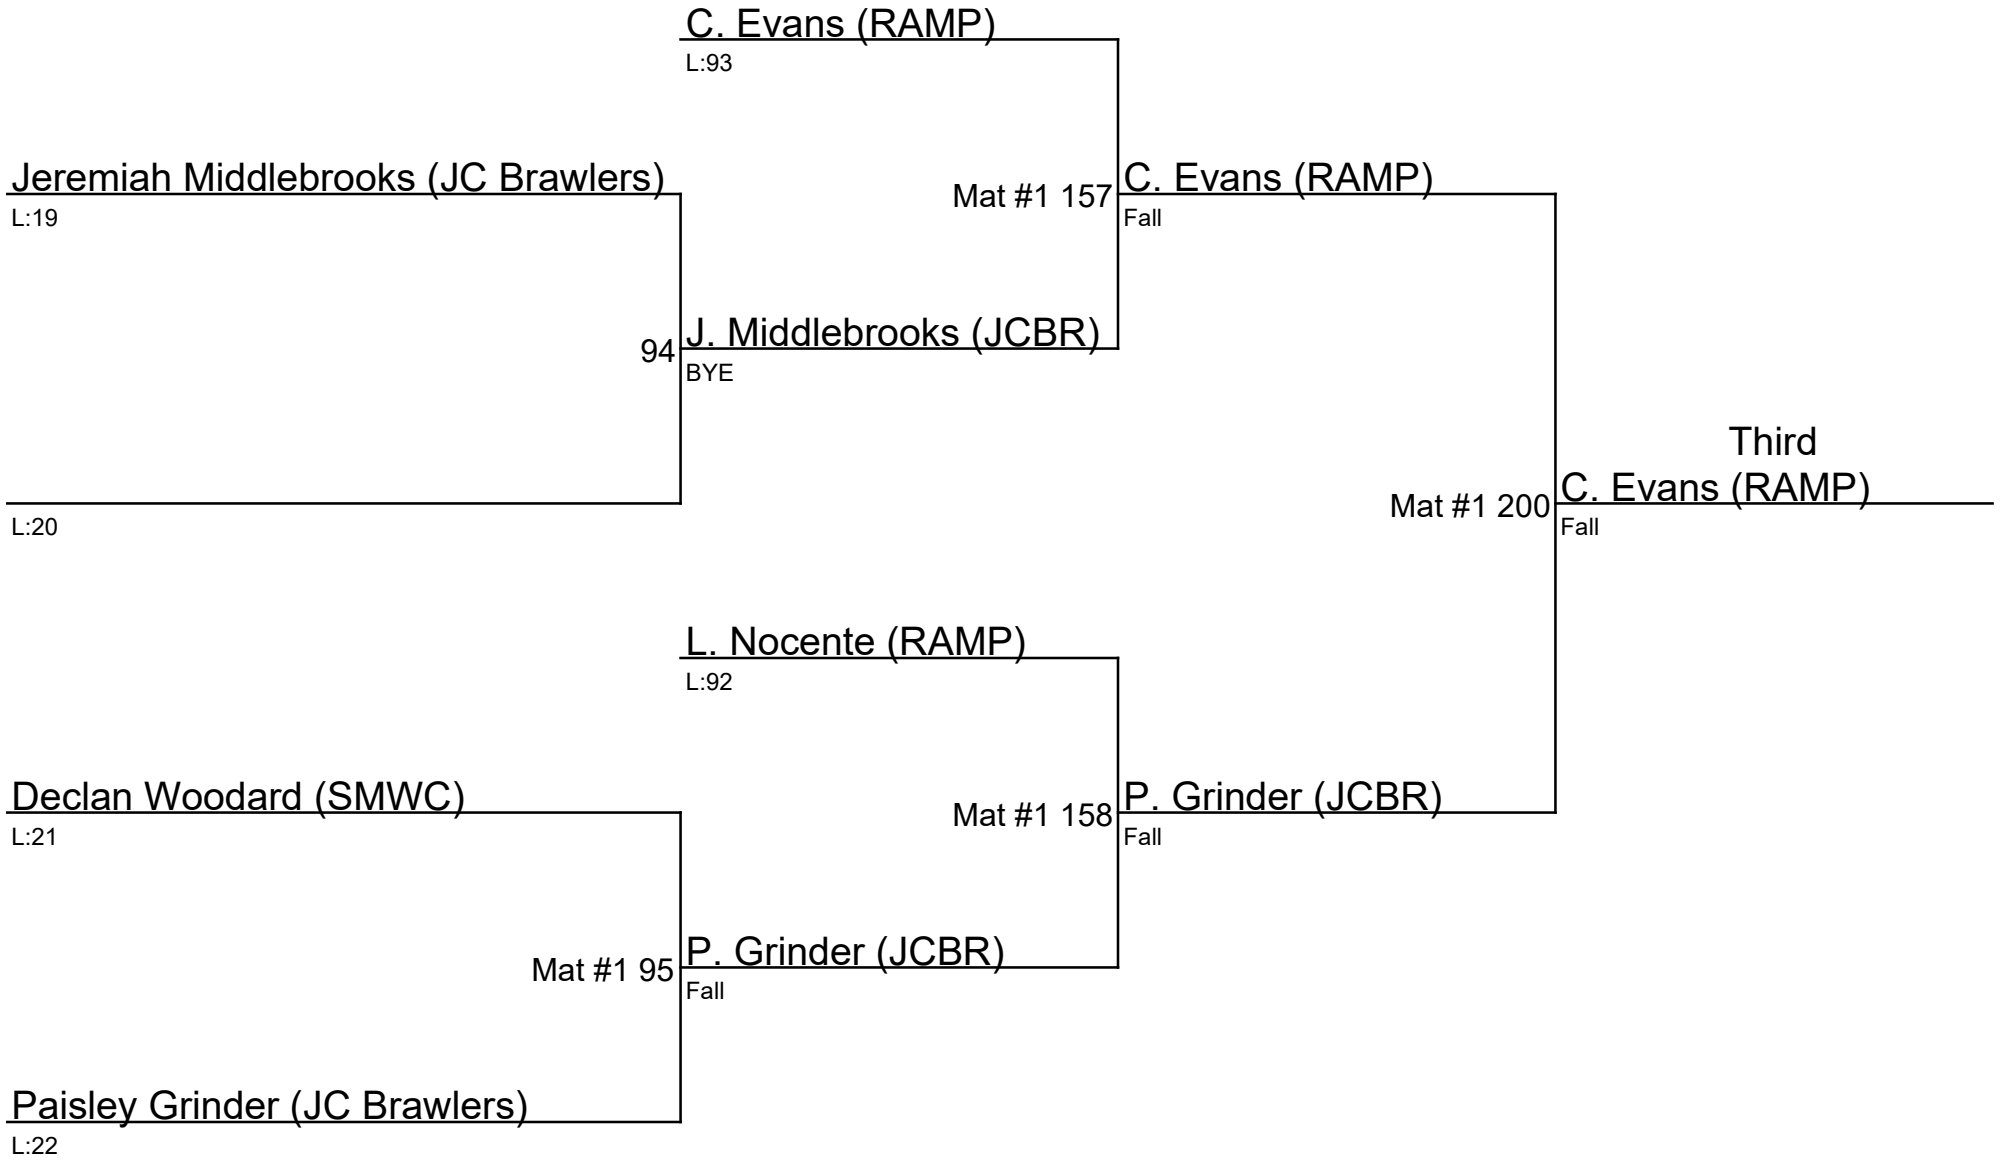

Mat #1 22

**N. Smith (RAMP)**

Fall

Paisley Grinder (JC Brawlers)

**SMJWL 1\_13\_24.EndRound7 / WC 3 (consolation)**

**SMJWL 1\_13\_24.EndRound7 / WC 4**

Lillian Romero (Rampage)

23  
BYE