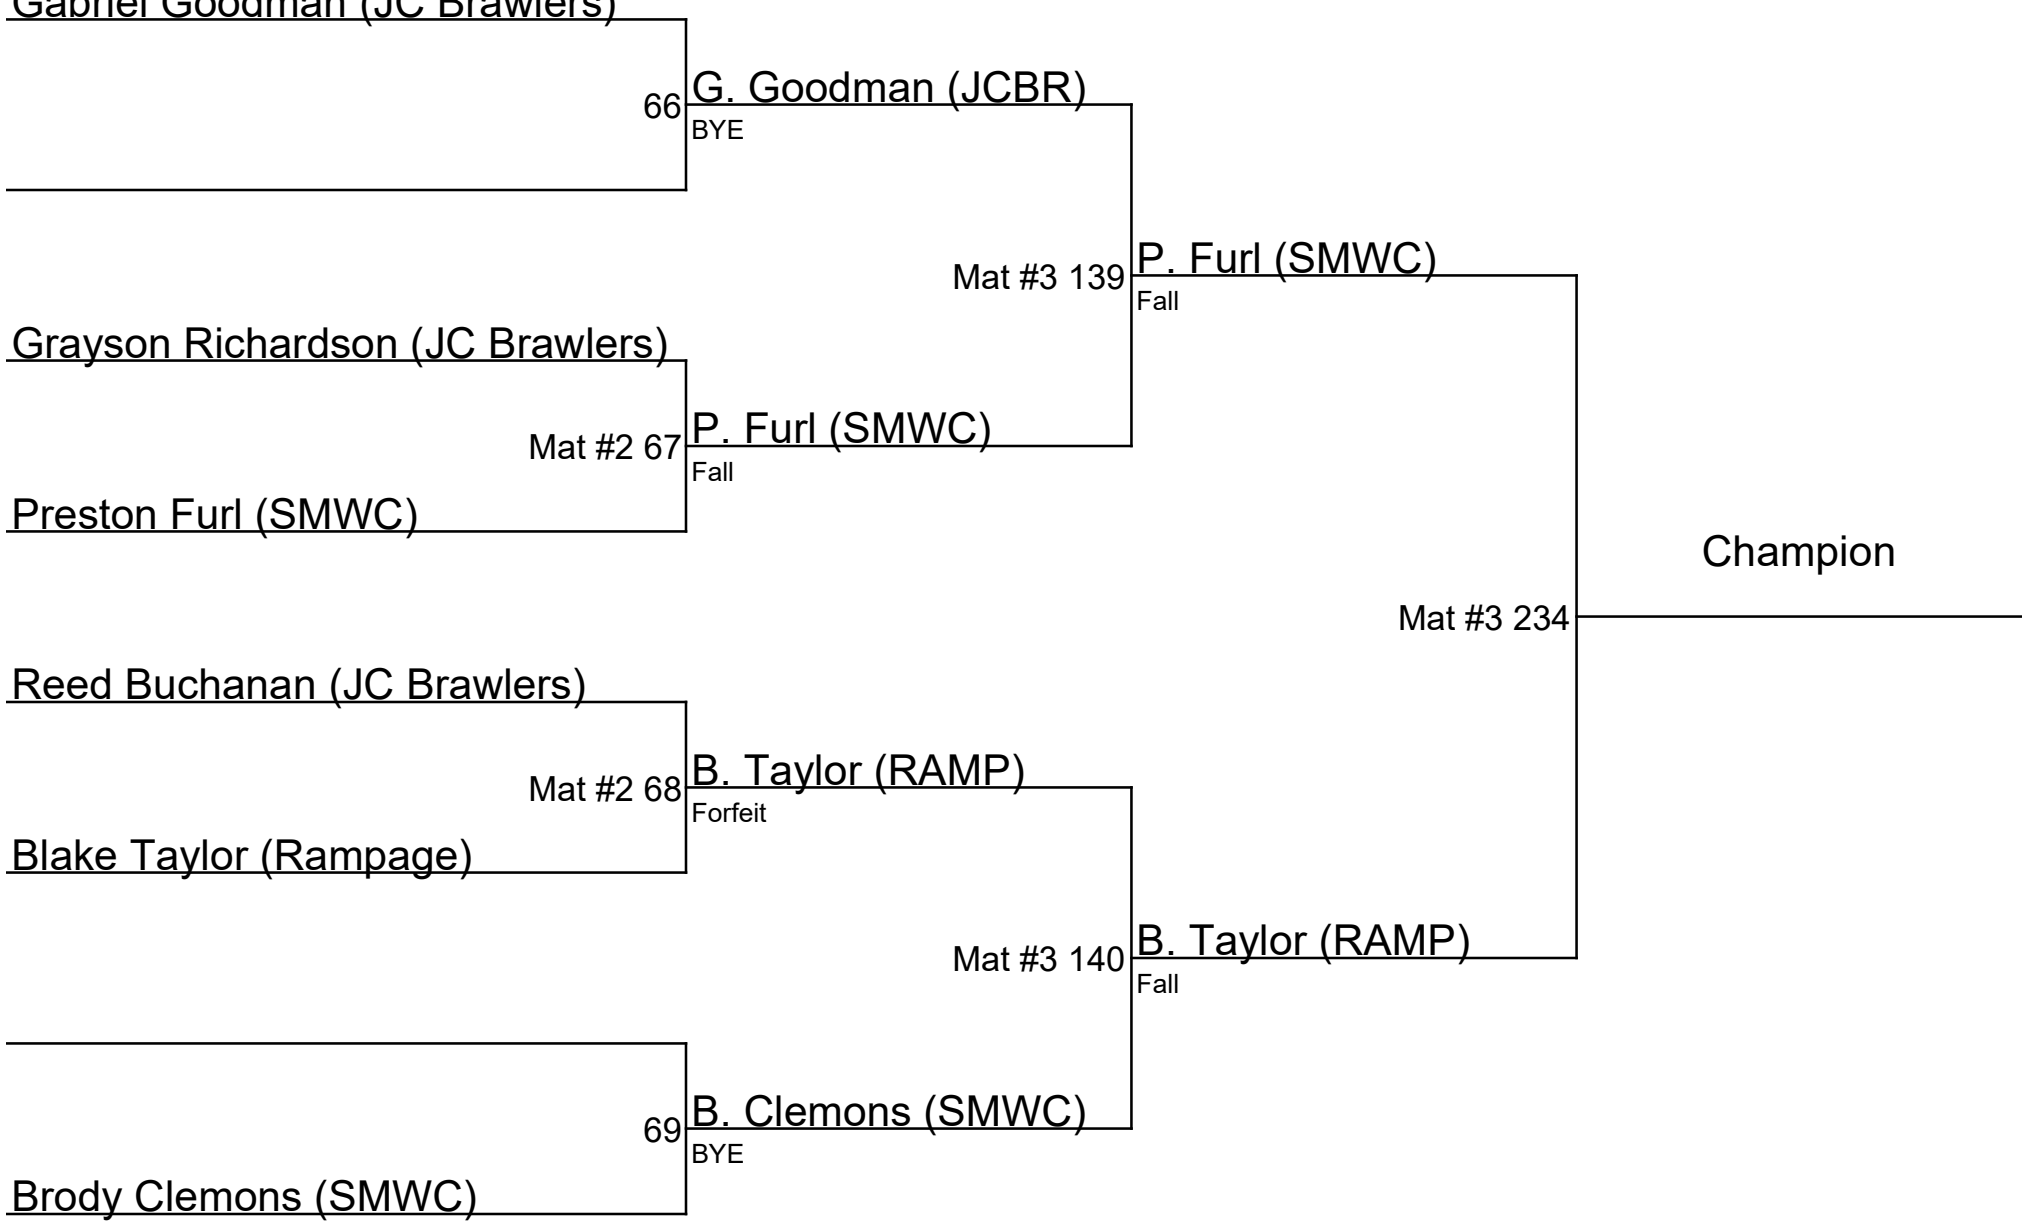

SMJWL 1_13_24.EndRound7 / WC 28

Gabriel Goodman (JC Brawlers)

66

G. Goodman (JCBR)

BYE

Grayson Richardson (JC Brawlers)

Mat #2 67

P. Furl (SMWC)

Fall

Preston Furl (SMWC)

Mat #3 139

P. Furl (SMWC)

Fall

Reed Buchanan (JC Brawlers)

Mat #2 68

B. Taylor (RAMP)

Forfeit

Blake Taylor (Rampage)

Mat #3 140

B. Taylor (RAMP)

Fall

Brody Clemons (SMWC)

69

B. Clemons (SMWC)

BYE

Mat #3 234

Champion