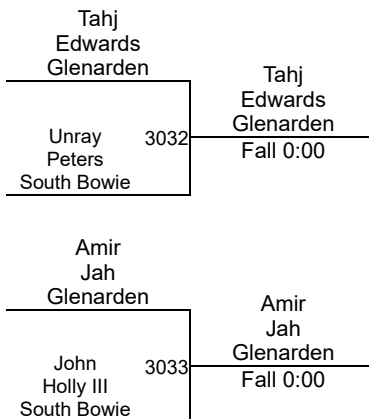

PAX 1-13-2024

Seniors 27

3

Round 1

Round 2

Round 3

WRESTLERS

- T. Edwards (Glenarden)
- J. Holly III (South Bowie)
- A. Jah (Glenarden)
- U. Peters (South Bowie)