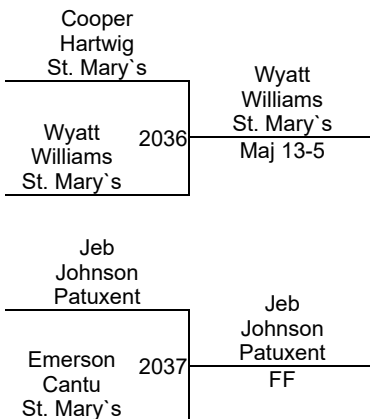

M. Brower (Glenarden)
2ND

B. Williamson (St. Mary's)
3RD

PAX 1-13-2024

Juniors 11

2

Round 1

Round 2

Round 3