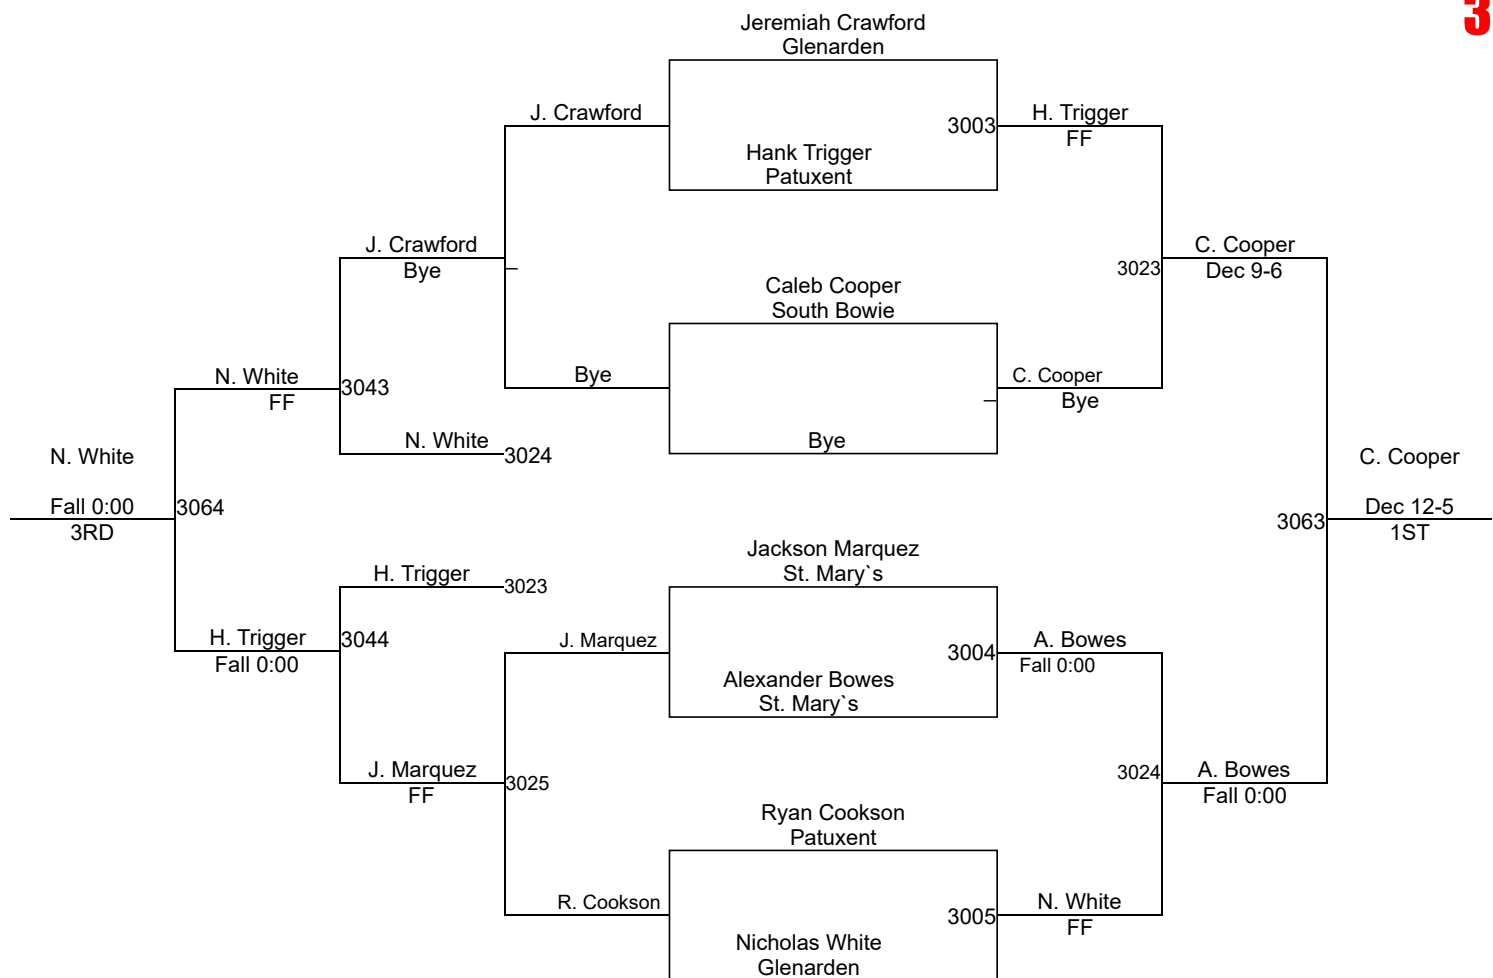

PAX 1-13-2024

Seniors 30-31-32

3