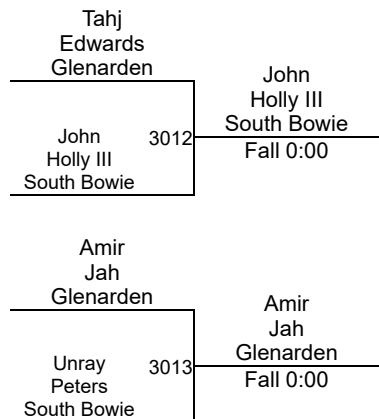

PAX 1-13-2024

Seniors 27

3

Round 1