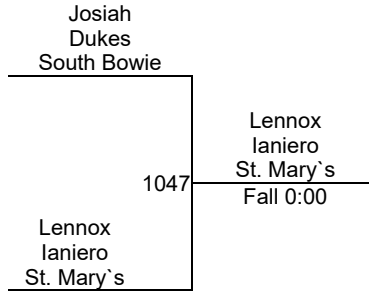

PAX 1-13-2024

Juniors 00

1

PAX 1-13-2024

Juniors 0 1

Round 1

Round 2

Round 3

J. Dukes (South Bowie)
1ST

L. Ianiero (St. Mary's)
2ND

PAX 1-13-2024

Juniors 1

PAX 1-13-2024

Juniors 2 1

PAX 1-13-2024

Juniors 3 1