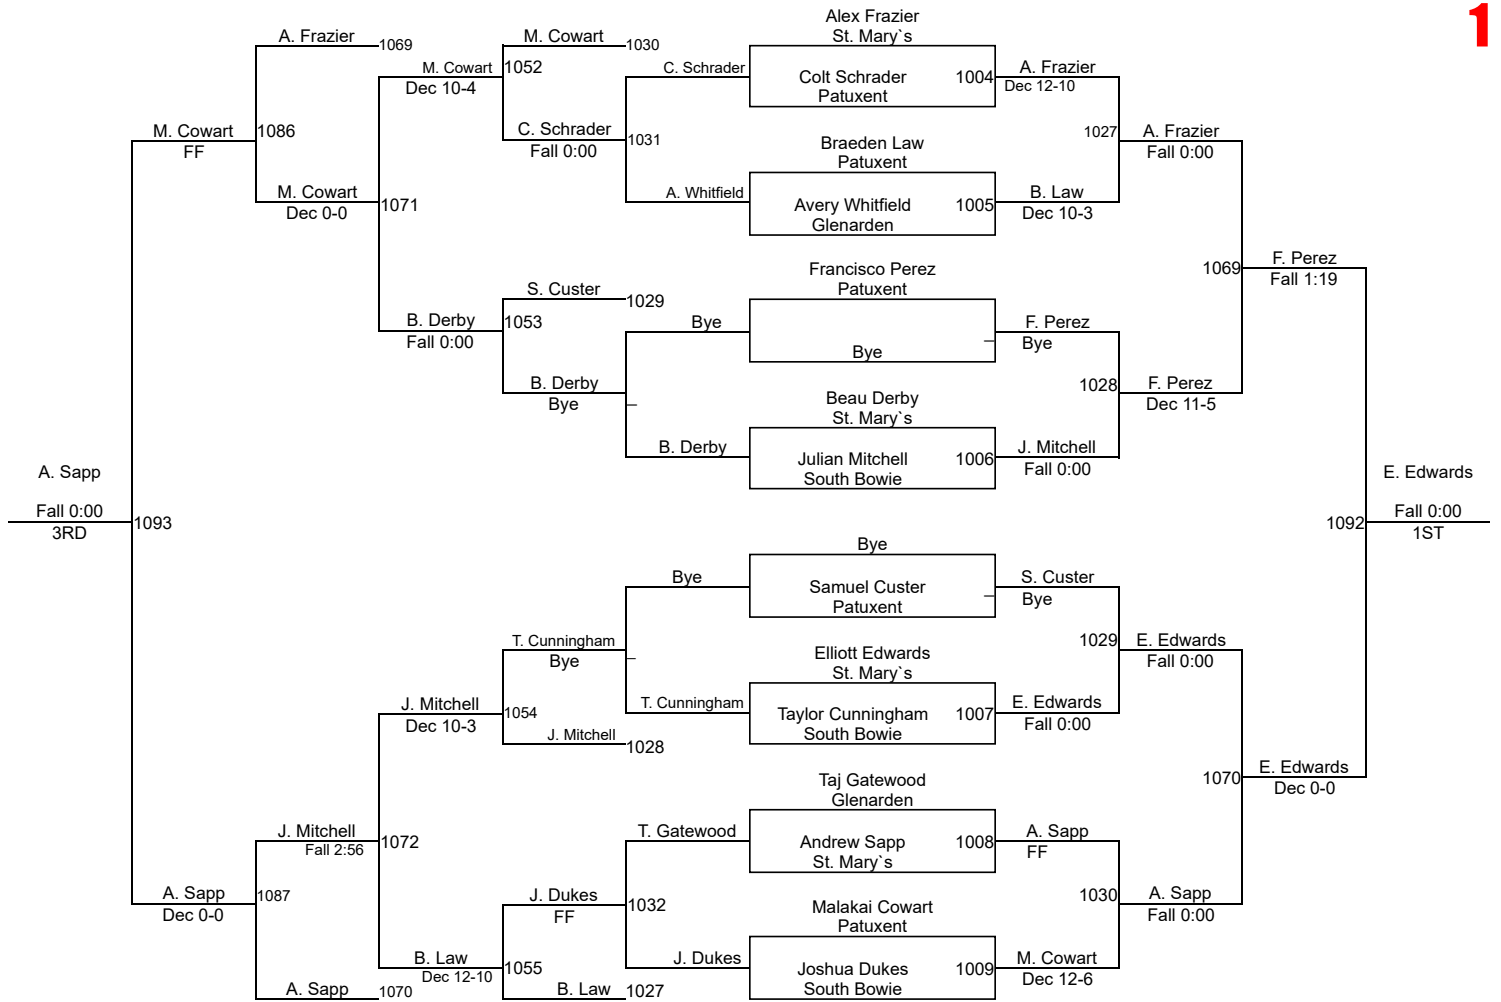

J. Dukes (South Bowie)
1ST

L. Ianiero (St. Mary's)
2ND

PAX 1-13-2024

Juniors 1

PAX 1-13-2024

Juniors 2 1

PAX 1-13-2024

Juniors 3 1