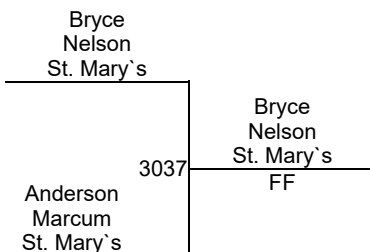

PAX 1-13-2024

Seniors 26 3

Round 1

Round 2

Round 3

N. Marshall (South Bowie)
1ST

L. Sanders (South Bowie)
2ND

PAX 1-13-2024

Seniors 27

3

Round 1

Round 2

Round 3

WRESTLERS

- T. Edwards (Glenarden)
- J. Holly III (South Bowie)
- A. Jah (Glenarden)
- U. Peters (South Bowie)

PAX 1-13-2024

Seniors 28

3

Round 1

Round 2

Round 3

WRESTLERS

- D. Wood (St. Mary's)
- R. Graham (St. Mary's)
- R. Barnett (South Bowie)
- E. Robinson (St. Mary's)

- R. Graham (St. Mary's)
1ST
- R. Barnett (South Bowie)
2ND
- D. Wood (St. Mary's)
3RD
- E. Robinson (St. Mary's)
4TH

PAX 1-13-2024

Seniors 29 3

Round 1

Round 2

Round 3

B. Nelson (St. Mary's)
—————
1ST

C. Clark (Glenarden)
—————
2ND

A. Marcum (St. Mary's)
—————
3RD