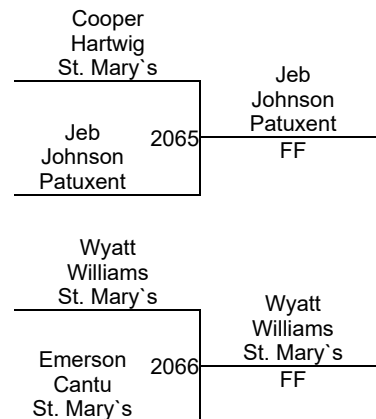

M. Brower (Glenarden)
2ND

B. Williamson (St. Mary's)
3RD

PAX 1-13-2024

Juniors 11

2

Round 1

Round 2

Round 3