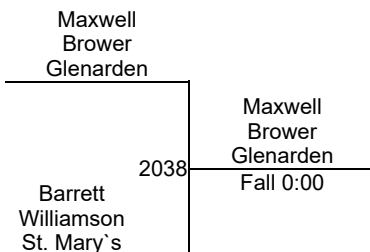

PAX 1-13-2024

Juniors 10 2

Round 1

Round 2

Round 3

L. Hamilton (St. Mary's)
1ST

M. Brower (Glenarden)
2ND

B. Williamson (St. Mary's)
3RD