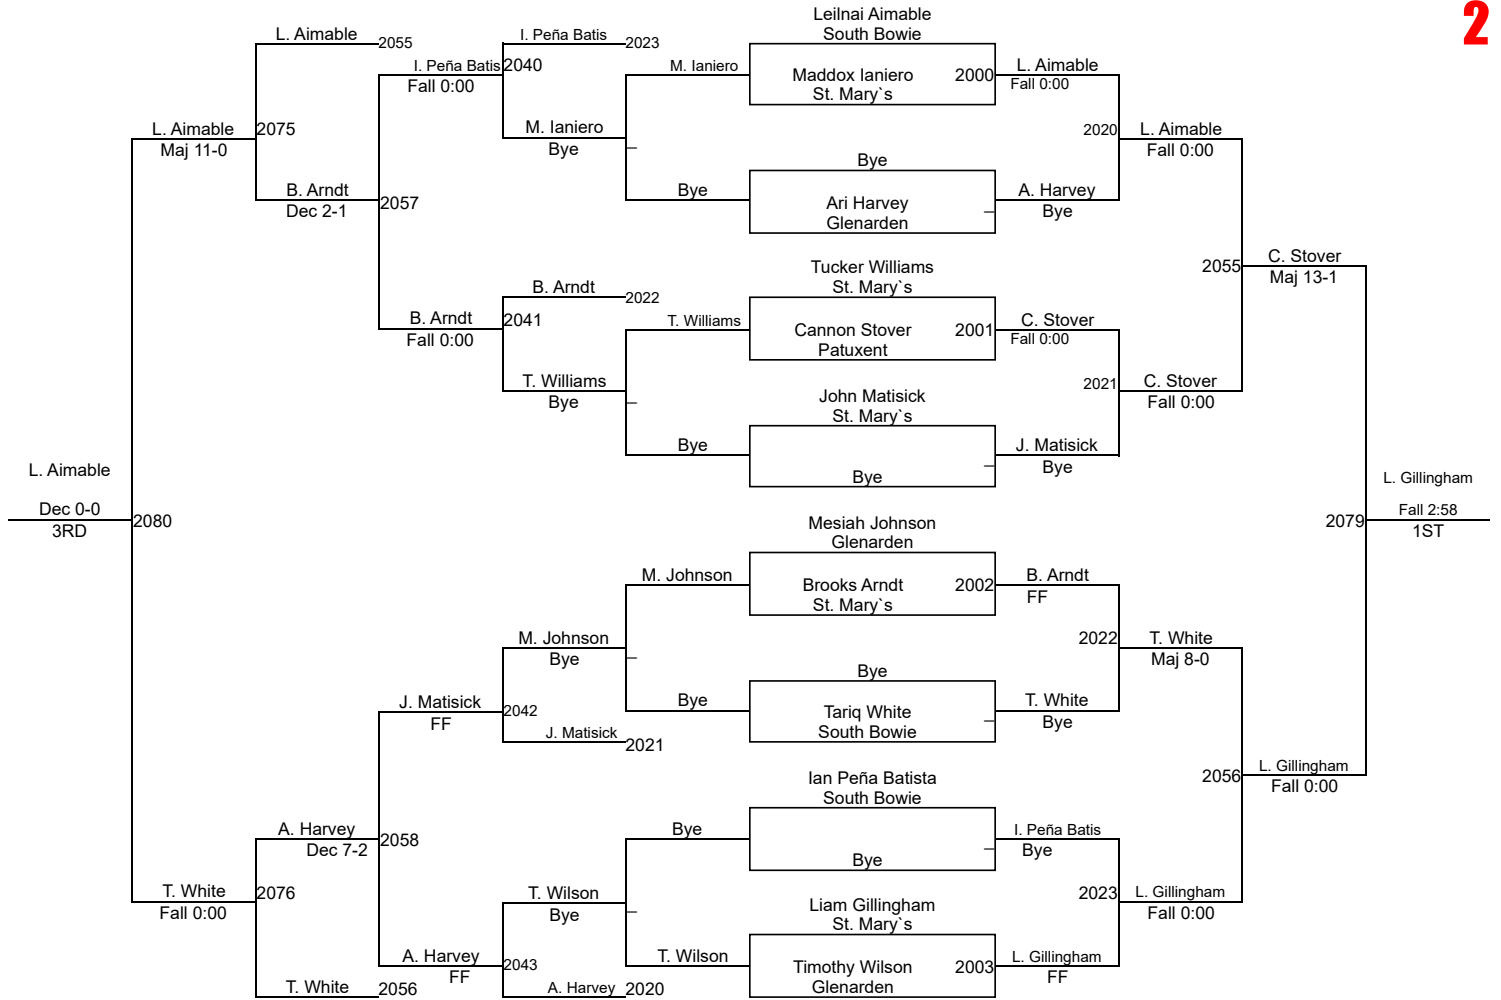

PAX 1-13-2024

Juniors 6 2