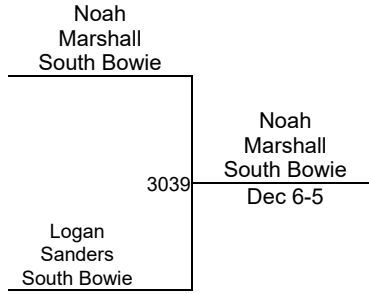

2ND

D. Greene Iii (South Bowie)

3RD

B. Whitted (South Bowie)

4TH

PAX 1-13-2024

Seniors 25

3

Round 1

Round 2

Round 3

WRESTLERS

- R. Bell (St. Mary's)
- Z. Bolden (South Bowie)
- A. Bowser (Glenarden)
- R. Jilcott (St. Mary's)

- Z. Bolden (South Bowie)
1ST
- R. Bell (St. Mary's)
2ND
- R. Jilcott (St. Mary's)
3RD
- A. Bowser (Glenarden)
4TH

PAX 1-13-2024

Seniors 26 3

Round 1

Round 2

Round 3

N. Marshall (South Bowie)
1ST

L. Sanders (South Bowie)
2ND

PAX 1-13-2024