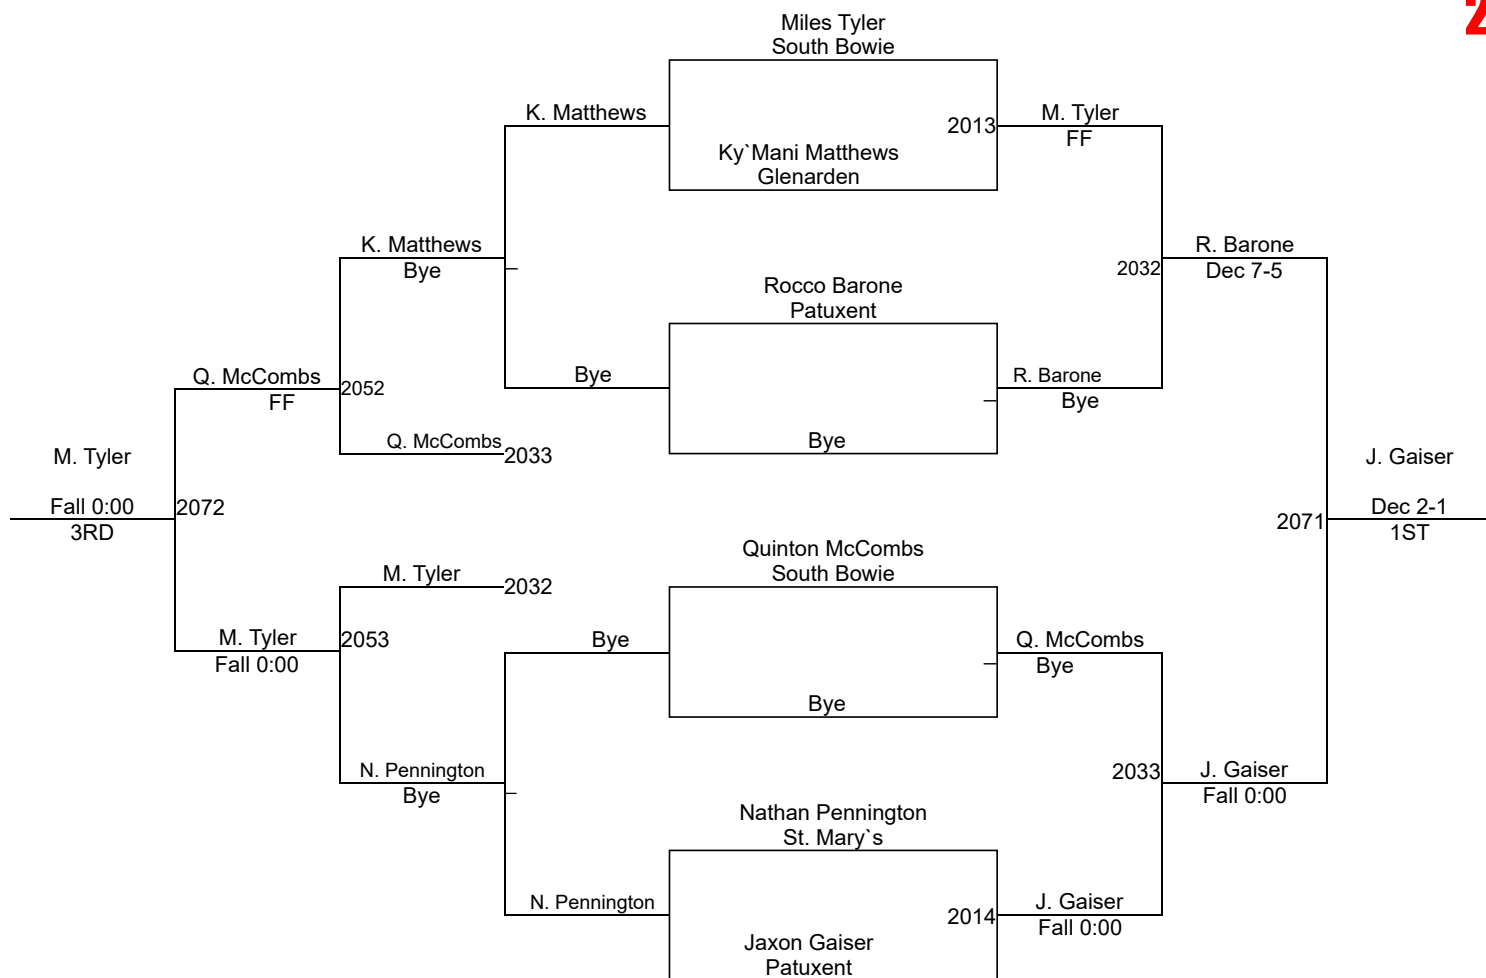

PAX 1-13-2024

Juniors 12 2