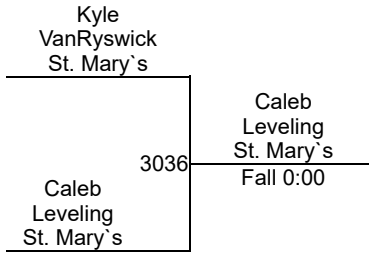

PAX 1-13-2024

Seniors 22 3

Round 1

Round 2

Round 3

C. Leveling (St. Mary's)
1ST

K. VanRyswick (St. Mary's)
2ND

J. Gravely (Patuxent)
3RD