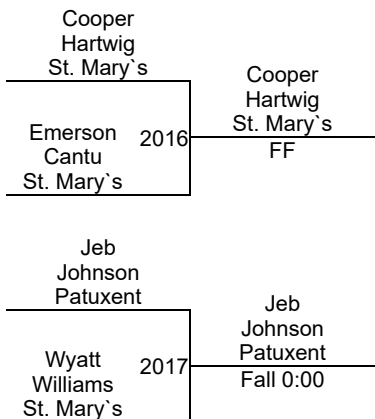

M. Brower (Glenarden)
2ND

B. Williamson (St. Mary's)
3RD

PAX 1-13-2024

Juniors 11

2

Round 1

Round 2

Round 3