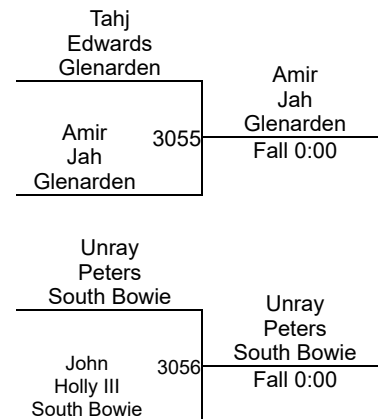

PAX 1-13-2024

Seniors 26 3

Round 1

Round 2

Round 3

N. Marshall (South Bowie)
1ST

L. Sanders (South Bowie)
2ND

PAX 1-13-2024

Seniors 27

3

Round 1

Round 2

Round 3

WRESTLERS

- T. Edwards (Glenarden)
- J. Holly III (South Bowie)
- A. Jah (Glenarden)
- U. Peters (South Bowie)

PAX 1-13-2024

Seniors 28

3

Round 1

Round 2

Round 3

WRESTLERS

- D. Wood (St. Mary's)
- R. Graham (St. Mary's)
- R. Barnett (South Bowie)
- E. Robinson (St. Mary's)

- R. Graham (St. Mary's)
1ST
- R. Barnett (South Bowie)
2ND
- D. Wood (St. Mary's)
3RD
- E. Robinson (St. Mary's)
4TH