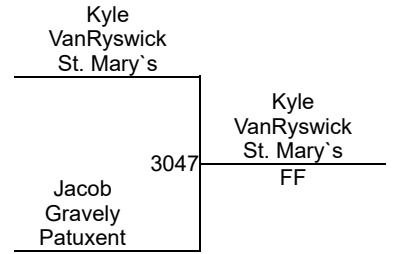

PAX 1-13-2024

Seniors 22 3

Round 1

Round 2

Round 3

C. Leveling (St. Mary's)
1ST

K. VanRyswick (St. Mary's)
2ND

J. Gravely (Patuxent)
3RD