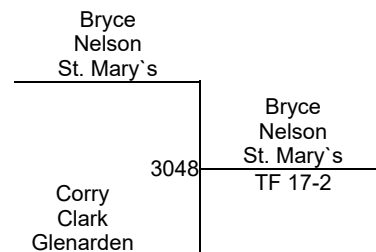

PAX 1-13-2024

Seniors 29 3

Round 1

Round 2

Round 3

B. Nelson (St. Mary's)
—————
1ST

C. Clark (Glenarden)
—————
2ND

A. Marcum (St. Mary's)
—————
3RD