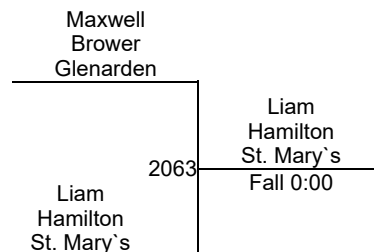

PAX 1-13-2024

Juniors 10 2

Round 1

Round 2

Round 3

L. Hamilton (St. Mary's)
1ST

M. Brower (Glenarden)
2ND

B. Williamson (St. Mary's)
3RD