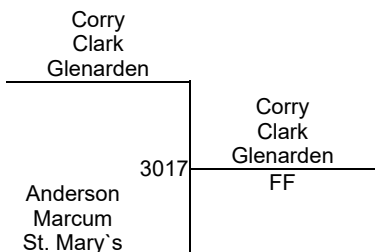

PAX 1-13-2024

Seniors 29 3

Round 1

Round 2

Round 3

B. Nelson (St. Mary's)
—————
1ST

C. Clark (Glenarden)
—————
2ND

A. Marcum (St. Mary's)
—————
3RD